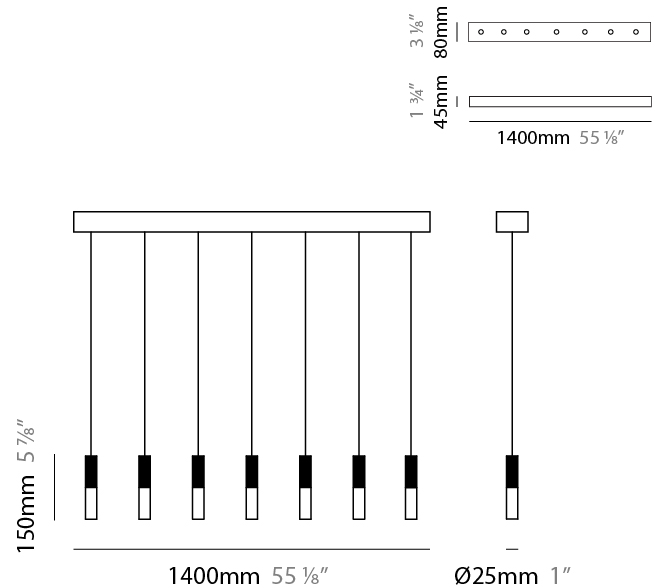

GENERAL

Series: IO
 Subseries: IO 7 Light
 Brand: Quasar
 Division: Design
 Mounting Type: Suspension
 Mounting Location: Ceiling
 Subcategory: Pendant

PHYSICAL

Shape: Cylinder
 Length (mm): 1400
 Length (in): 55 7/8
 Width (mm): 27
 Width (in): 1 1/16
 Height (mm): 150
 Height (in): 5 7/8
 Max. Overall Height (mm): 2150
 Max. Overall Height (in): 84 3/8
 Light Distribution: Downlight
 Weight (kg): 7.3
 Weight (lbs): 16.09
 Fixture Finish: BPA
 Fixture Material: Metal
 Cable Details: 2000mm Cable

LED

Number of LEDs: 7
 Color Temperature (°K): 2700
 Max. Delivered Lumen (lm): 1946
 CRI: >90 CRI
 Lamp Life (hrs): 50000

OPTICAL

RATINGS AND CERTIFICATIONS

Certified By: Certified for North American Standards
 IP rating: IP20

GENERAL

Series: IO
 Subseries: IO Single XL
 Brand: Quasar
 Division: Design
 Mounting Type: Suspension
 Mounting Location: Ceiling
 Subcategory: Pendant

PHYSICAL

Shape: Cylinder
 Diameter (mm): 53
 Diameter (in): 2 1/16
 Height (mm): 300
 Height (in): 11 13/16
 Max. Overall Height (mm): 2300
 Max. Overall Height (in): 90 3/16
 Light Distribution: Downlight
 Weight (kg): 1.5
 Weight (lbs): 3.31
 Fixture Finish: BPA
 Fixture Material: Metal
 Cable Details: 2000mm Cable